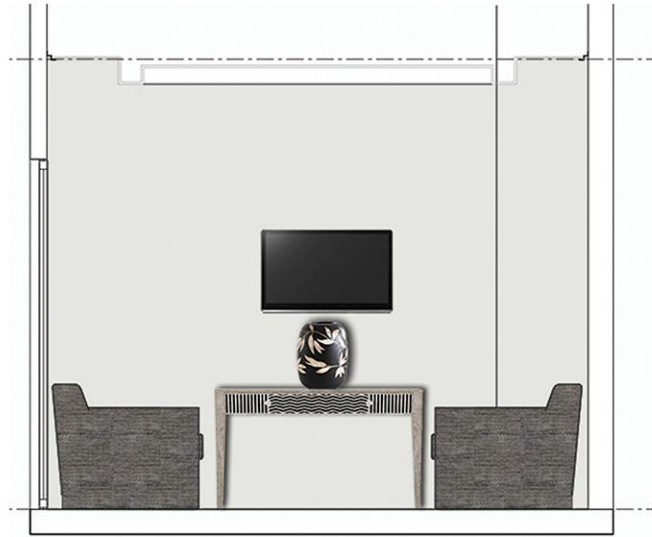

ELEVATION M