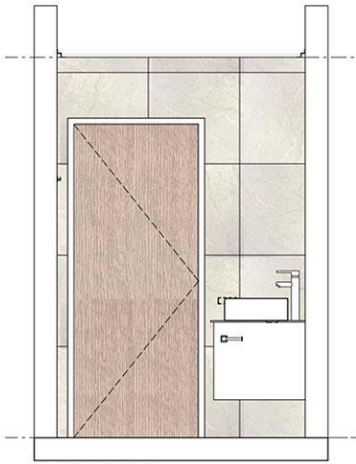

ELEVATION E