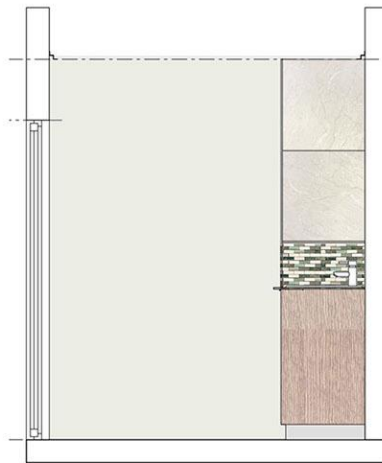

ELEVATION J