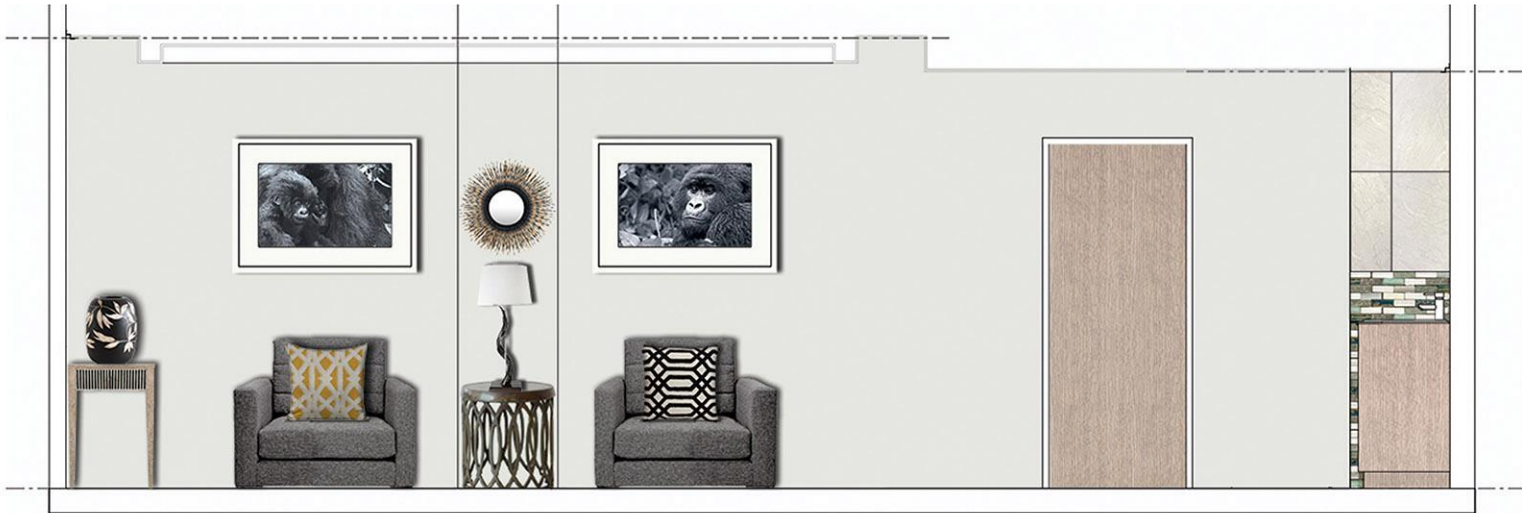

HEADBOARD FABRIC

THROW FABRIC

CURTAIN FABRIC

TYPE C: 5-7TH FLOOR  
UNITS 507,607, 707

NEW CENTURY LUXURY HOTEL AND APARTMENTS @ KIGALI, RWANDA

**ROKO** Construction  
Rwanda Ltd.

TYPE C: FLOOR PLAN

ELEVATION J

ELEVATION L

ELEVATION M

ELEVATION B

ELEVATION E

ELEVATION F

ELEVATION S

ELEVATION T

ELEVATION G